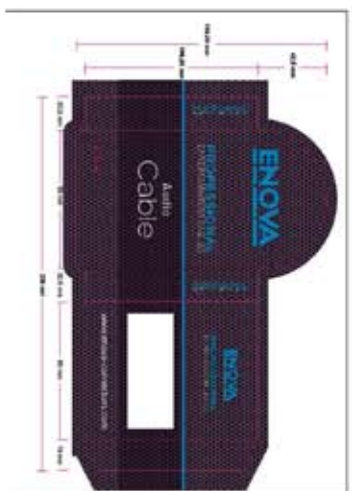

ISS	ZONE	DESCRIPTION\PER REQUEST\DATE
V	OPEN	Open drawings to customers

REVISIONS

1 2 3 4 5 6 7 8

ENOVA - PROFESSIONAL AUDIO CABLE

L=5M/6M/7M

CABLE NO.: EC-A3-Bulk-100

Medium size sleeve: 230x154MM

Part No.
EC-A3-CLMM-5
EC-A3-CLMM-6
EC-A3-CLMM-7

DIMENSIONS ARE IN MILLIMETERS UNLESS OTHERWISE SPECIFIED		APPROVED	DATE	Connector Distribution GmbH TITLE 2XRCA TO 2XRCA(L=5M/6M/7M)
TOLERANCES		CHECKED	DATE	
ANGLES = ±5° UP TO 6 = ±0.2 6-40 = ±0.4 40-120 = ±0.6 120-315 = ±1 ABOVE 315 = ±1.6		DRAWN QINSUN	DATE 2020-01-03	
THIRD_ANGLE	SCALE	ERR LINK:	PART NO.	REV.
1/1	1/1		EC-A3-CLMM-5	A1