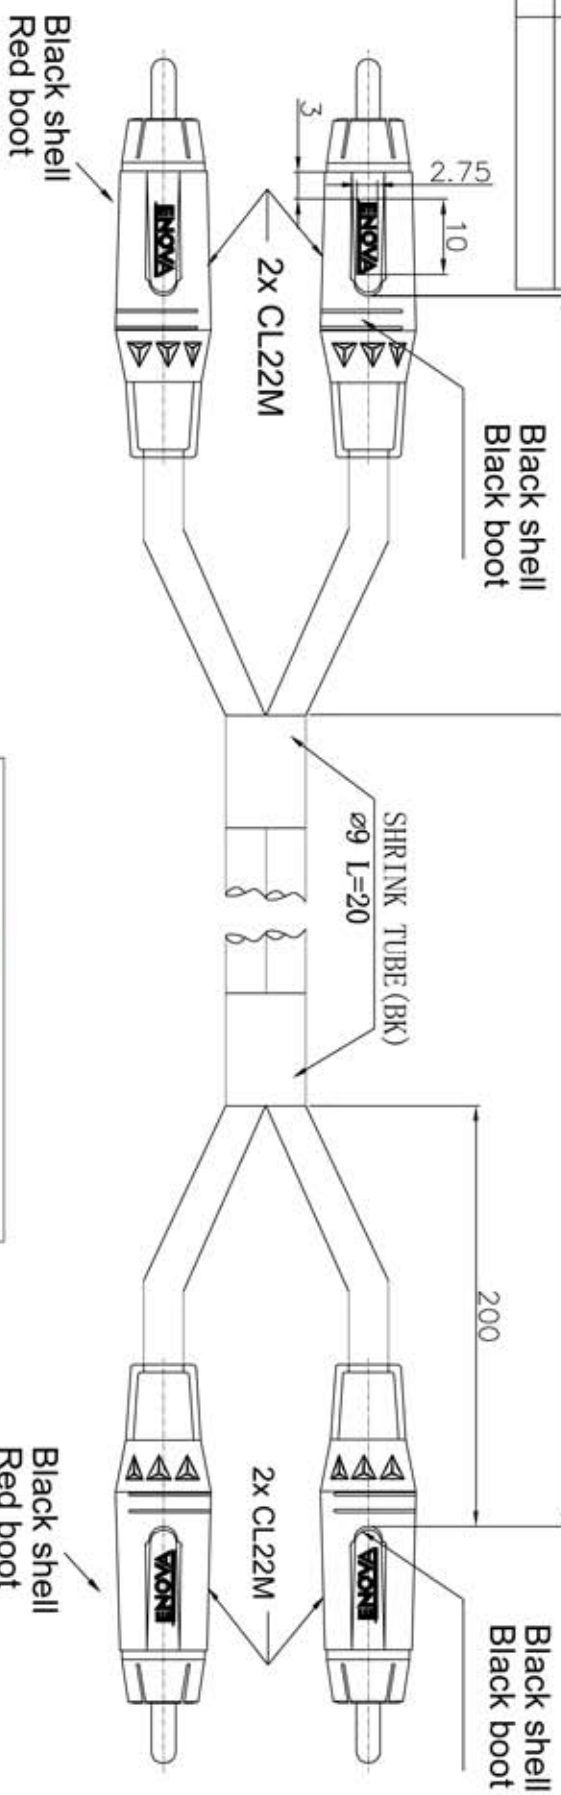

ISS	ZONE	DESCRIPTION\PER REQUEST\DATE
V	OPEN	Open drawings to customers

REVISIONS

1 2 3 4 5 6 7 8

ENOVA - PROFESSIONAL AUDIO CABLE

L=5M/6M/7M

CABLE NO.: EC-A3-Bulk-100

Medium size sleeve: 230x154MM

Part No.
EC-A3-CLMM-5
EC-A3-CLMM-6
EC-A3-CLMM-7

DIMENSIONS ARE IN MILLIMETERS UNLESS OTHERWISE SPECIFIED		APPROVED	DATE	Connector Distribution GmbH TITLE 2XRCA TO 2XRCA(L=5M/6M/7M)
TOLERANCES		CHECKED	DATE	
ANGLES = ±5° UP TO 6 = ±0.2 6-40 = ±0.4 40-120 = ±0.6 120-315 = ±1 ABOVE 315 = ±1.6		DRAWN QINSUN	DATE 2020-01-03	
THIRD_ANGLE	SCALE	ERR LINK:	PART NO.	REV.
1/1	1/1		EC-A3-CLMM-5	A1