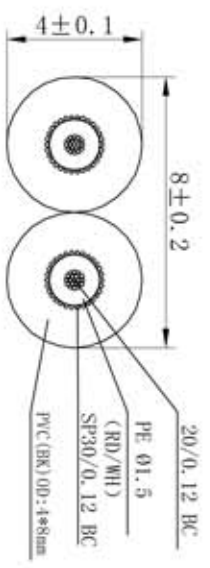

ISS	ZONE	DESCRIPTION\PER REQUEST\DATE
V	OPEN	Open drawings to customers

REVISIONS

1 2 3 4 5 6 7 8

ENOVA - PROFESSIONAL AUDIO CABLE

L=5M/6M/7M

CABLE NO.: EC-A3-Bulk-100

Medium size sleeve: 230x154MM

Part No.
EC-A3-CLMM-5
EC-A3-CLMM-6
EC-A3-CLMM-7

DIMENSIONS ARE IN MILLIMETERS UNLESS OTHERWISE SPECIFIED		APPROVED	DATE	Connector Distribution GmbH TITLE 2XRCA TO 2XRCA(L=5M/6M/7M)
TOLERANCES		CHECKED	DATE	
ANGLES = ±5° UP TO 6 = ±0.2 6-40 = ±0.4 40-120 = ±0.6 120-315 = ±1 ABOVE 315 = ±1.6		DRAWN QINSUN	DATE 2020-01-03	
THIRD_ANGLE	SCALE	ERR LINK:	PART NO.	REV.
1/1	1/1		EC-A3-CLMM-5	A1