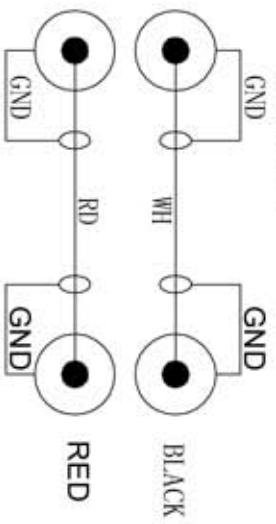

ISS	ZONE	DESCRIPTION\PER REQUEST\DATE
V	OPEN	Open drawings to customers

REVISIONS

1 2 3 4 5 6 7 8

ENOVA - PROFESSIONAL AUDIO CABLE

L=5M/6M/7M

CABLE NO.: EC-A3-Bulk-100

Medium size sleeve: 230x154MM

Part No.
EC-A3-CLMM-5
EC-A3-CLMM-6
EC-A3-CLMM-7

DIMENSIONS ARE IN MILLIMETERS UNLESS OTHERWISE SPECIFIED		APPROVED	DATE	Connector Distribution GmbH TITLE 2XRCA TO 2XRCA(L=5M/6M/7M)
TOLERANCES		CHECKED	DATE	
ANGLES = ±5° UP TO 6 = ±0.2 6-40 = ±0.4 40-120 = ±0.6 120-315 = ±1 ABOVE 315 = ±1.6		DRAWN QINSUN	DATE 2020-01-03	
THIRD_ANGLE	SCALE	ERR LINK:	PART NO.	REV.
1/1	1/1		EC-A3-CLMM-5	A1