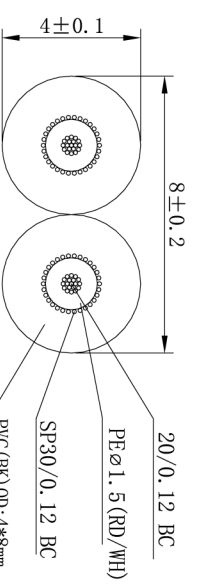

1		2		3		4		5		6		7		8	
ISS	ZONE	DESCRIPTION\PER REQUEST\DATE													
V	OPEN	Open drawings to customers													

REVISIONS

ENOVA - PROFESSIONAL AUDIO CABLE

Small size sleeve : 168x109MM

CABLE NO.: EC-A3-BULK-100

Part No	EC-A3-PSMXLM-1
	EC-A3-PSMXLM-2
	EC-A3-PSMXLM-3

DIMENSIONS ARE IN MILLIMETERS	APPROVED	DATE
UNLESS OTHERWISE SPECIFIED	CHECKED	DATE
TOLERANCES	DRAWN	DATE
ANGLES = ±5°	DENGLI	2021-12-28
UP TO 6 = ±0.2	FILE NO.	
6-40 = ±0.4	ERP LINK:	
40-120 = ±0.6		
120-315 = ±1		
ABOVE 315 = ±1.6		

Connector Distribution GmbH

TITLE  
2XPS23MB + EC-A3-BULK-100+ 2xXL23MB

PART NO. EC-A3-PSMXLM-1

REV. A1

1 2 3 4 5 6 7 8