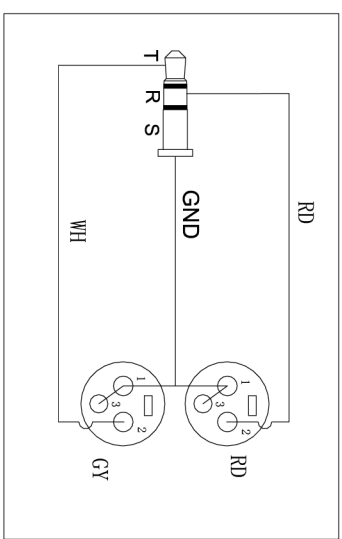

1		2		3		4		5		6		7		8	
ISS	ZONE	DESCRIPTION\PER REQUEST\DATE													
V	OPEN	Open drawings to customers													

REVISIONS

ENOVA - PROFESSIONAL AUDIO CABLE

Small size sleeve : 168x109MM

CABLE NO.: EC-A3-BULK-100

Part No	EC-A3-PSMXLM-1
	EC-A3-PSMXLM-2
	EC-A3-PSMXLM-3

DIMENSIONS ARE IN MILLIMETERS	APPROVED	DATE
UNLESS OTHERWISE SPECIFIED	CHECKED	DATE
TOLERANCES	DRAWN	DATE
ANGLES = ±5°	DENGLI	2021-12-28
UP TO 6 = ±0.2	FILE NO.	
6-40 = ±0.4	ERP LINK:	
40-120 = ±0.6		
120-315 = ±1		
ABOVE 315 = ±1.6		

Connector Distribution GmbH

TITLE  
2XPS23MB + EC-A3-BULK-100+ 2xXL23MB

PART NO. EC-A3-PSMXLM-1

REV. A1

1 2 3 4 5 6 7 8