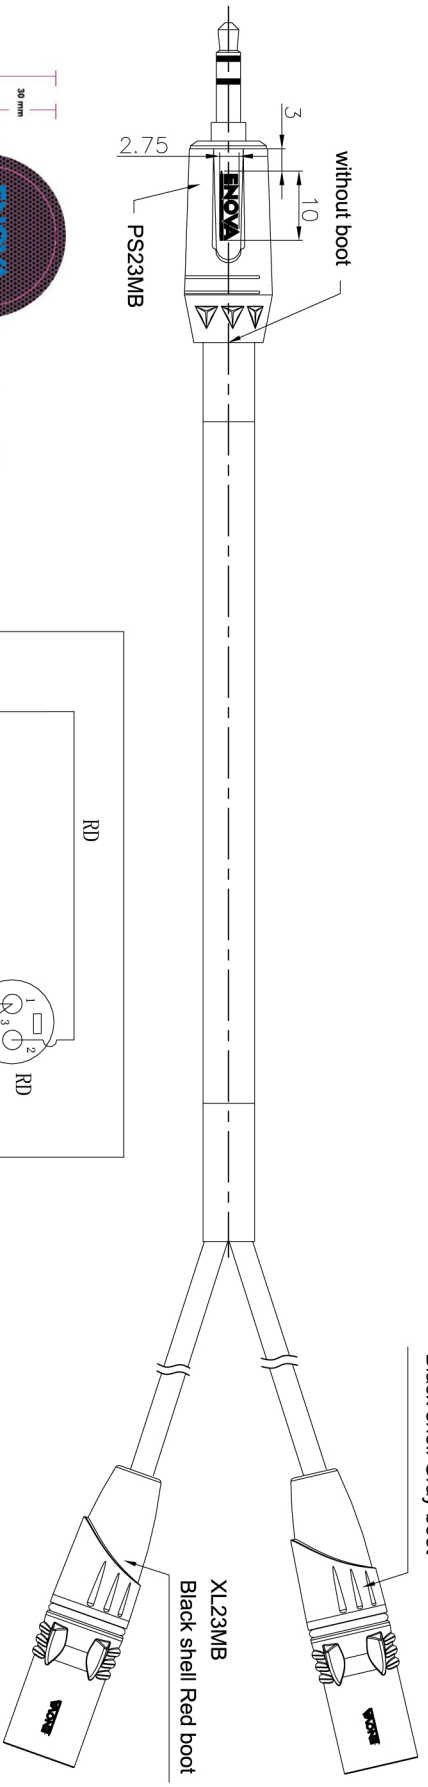

1		2		3		4		5		6		7		8	
ISS	ZONE	DESCRIPTION\PER REQUEST\DATE													
V	OPEN	Open drawings to customers													

REVISIONS

ENOVA - PROFESSIONAL AUDIO CABLE

Small size sleeve : 168x109MM

CABLE NO.: EC-A3-BULK-100

Part No	EC-A3-PSMXLM-1
	EC-A3-PSMXLM-2
	EC-A3-PSMXLM-3

DIMENSIONS ARE IN MILLIMETERS	APPROVED	DATE
UNLESS OTHERWISE SPECIFIED	CHECKED	DATE
TOLERANCES	DRAWN	DATE
ANGLES = ±5°	DENGLI	2021-12-28
UP TO 6 = ±0.2	FILE NO.	
6-40 = ±0.4	ERP LINK:	
40-120 = ±0.6		
120-315 = ±1		
ABOVE 315 = ±1.6		

Connector Distribution GmbH

TITLE  
2XPS23MB + EC-A3-BULK-100+ 2xXL23MB

PART NO. EC-A3-PSMXLM-1

REV. A1

1 2 3 4 5 6 7 8